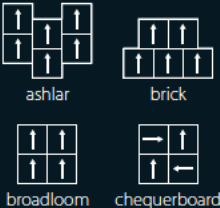

# Cirrus

The cirrus design does it all. There is a wide choice of installation methods which offers you total flexibility. A combination with the stratus design offers colour coordinated solutions for e.g. zoning.

## Installation methods

Ashlar

Brick

Broadloom

Chequerboard